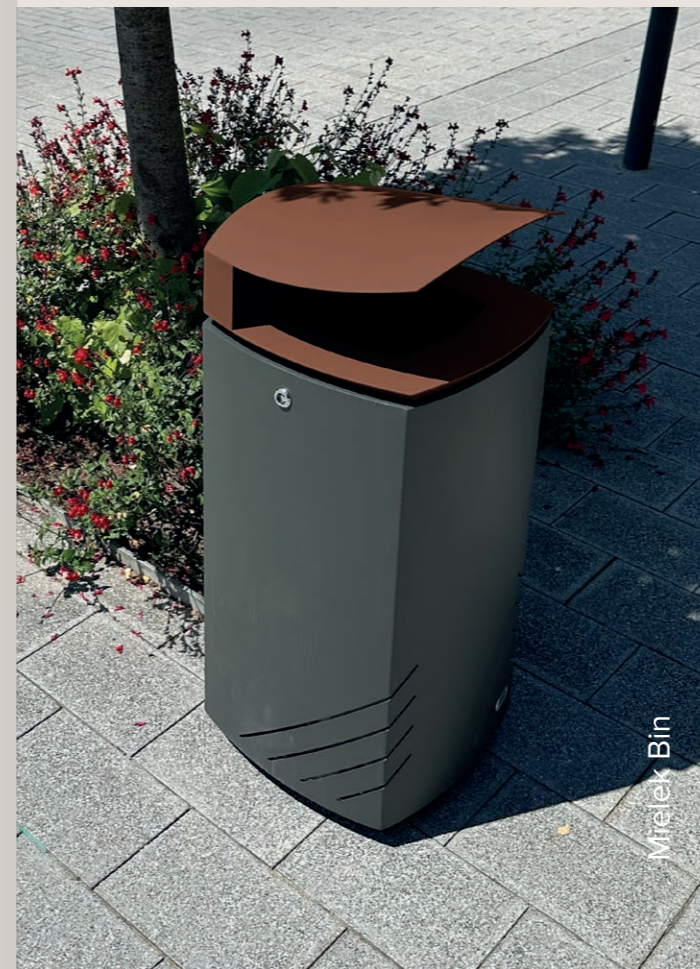

Marson

BRC design

Different, special and concrete, the Marson colour makes this item an excellent option for people looking for a unique alternative.

Minsk Bench & Bin

Wirelex Bin

“Stability and solidity”

It is designed to provide warmth, neutrality and solidity, striving to create both a relaxing and stable and a sophisticated environment.